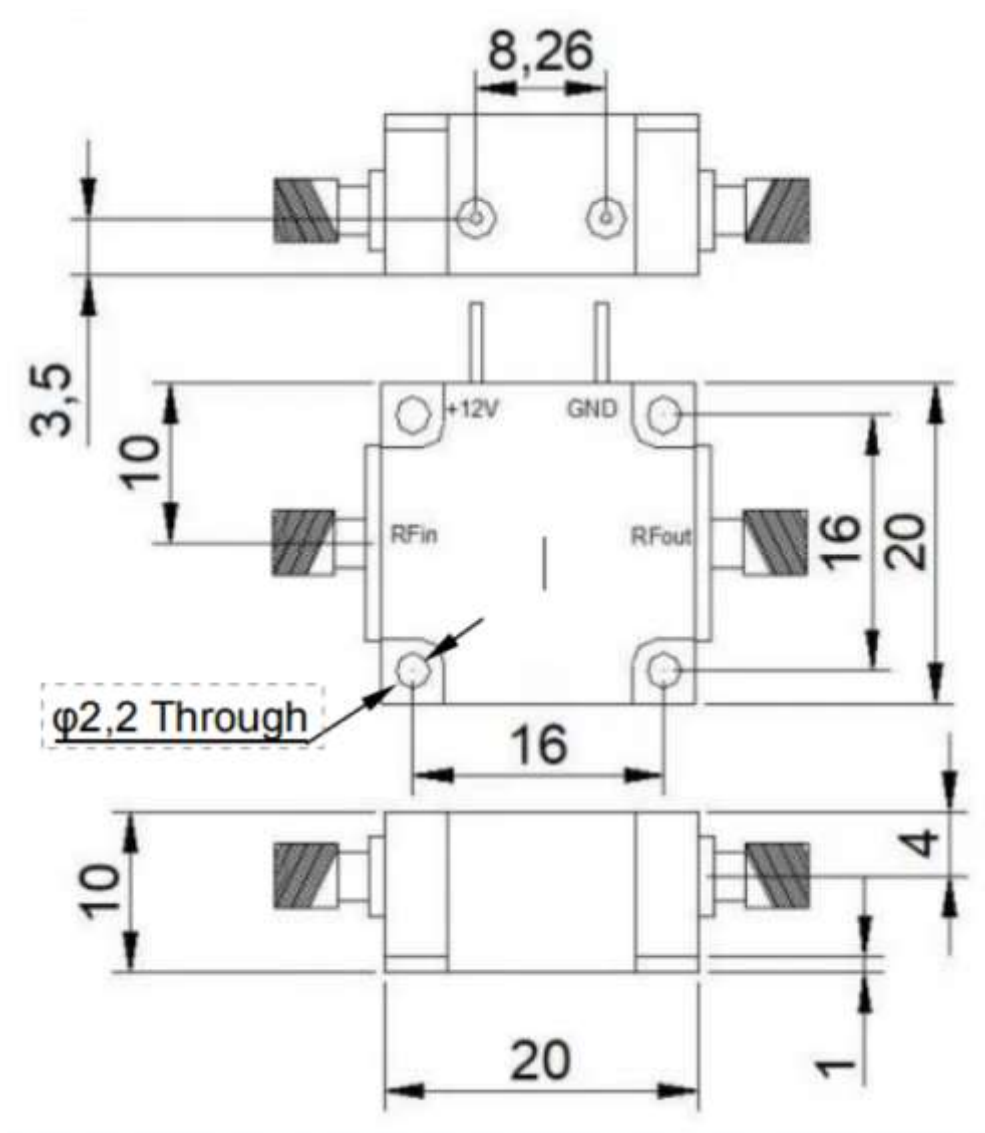

Add: 中国 成都市成华区华翰路 89 号 610000

No.89,Huahan Road, chenghua Zone Chengdu, Sichuan China Zip Code:610000

Female Contact:	gold plated beryllium brass
Rohs	compliant
Weight	0.1kg

### Outline Drawing:

All Dimensions in mm

Outline Tolerances  $\pm 0.5(0.02)$

Mounting Holes Tolerances  $\pm 0.2(0.008)$

All Connectors: SMA-Female